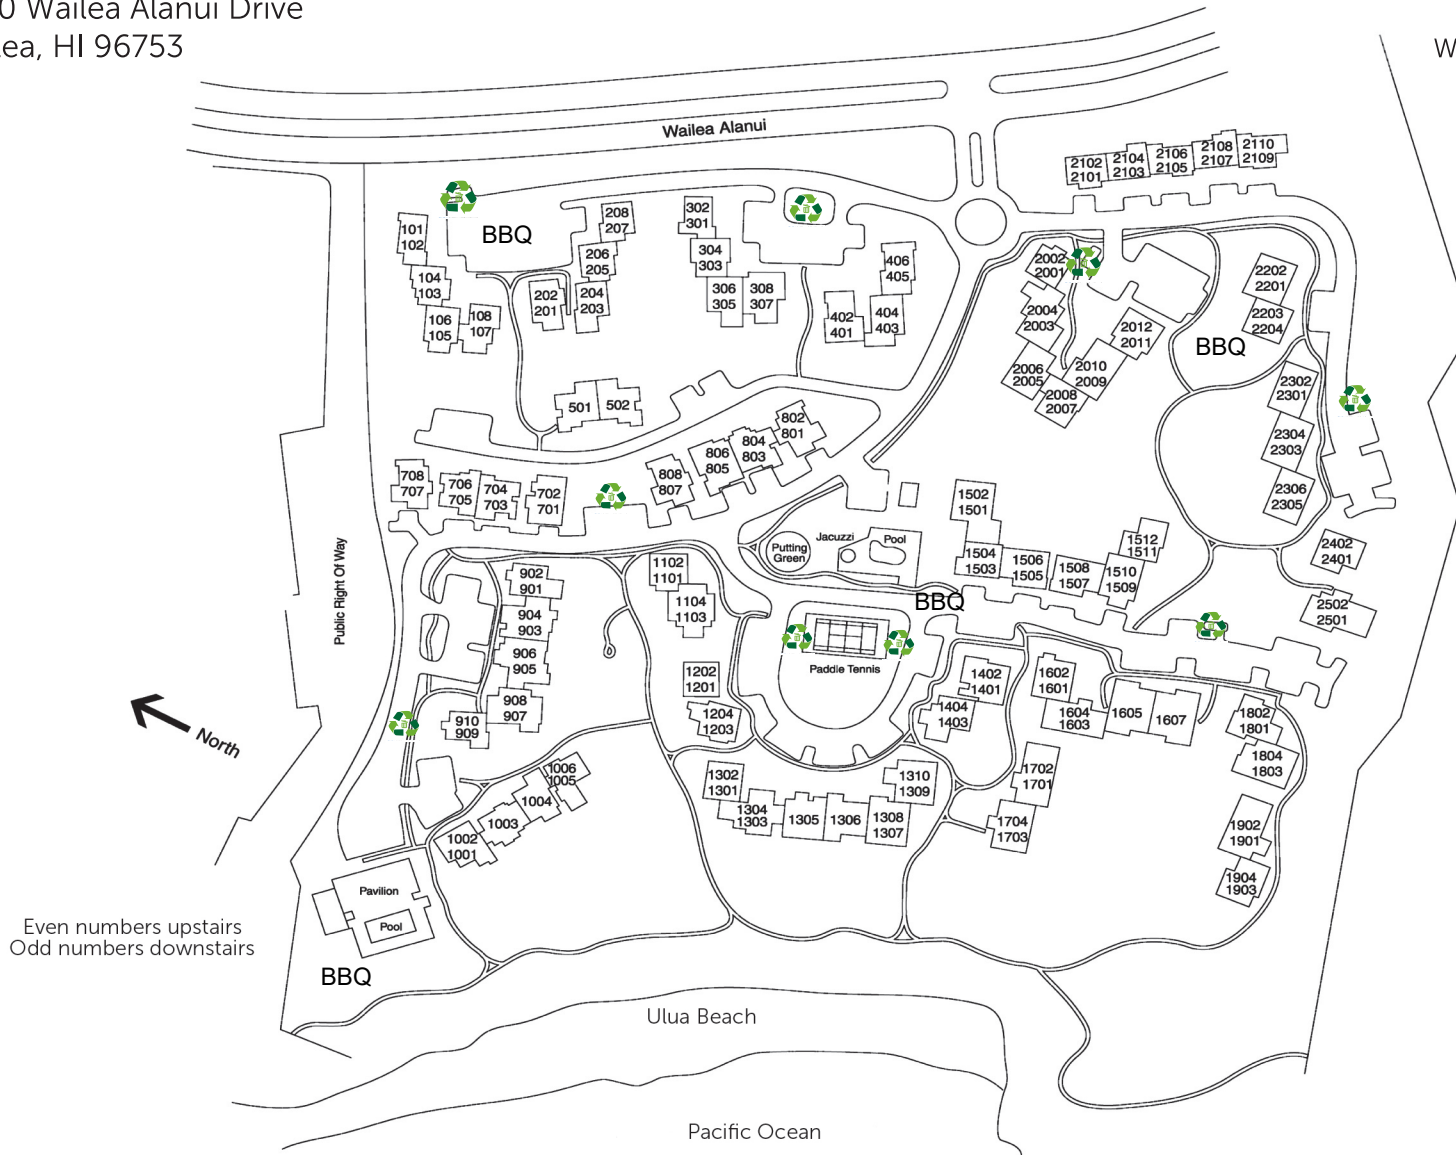

Wailea Elua Village  
3600 Wailea Alanui Drive  
Wailea, HI 96753

CHECK-IN ↑

Island Host Center  
34 Wailea Gateway Place  
Suite A-102  
Wailea, HI 96753

Even numbers upstairs  
Odd numbers downstairs

• Island Host: 808-891-6200